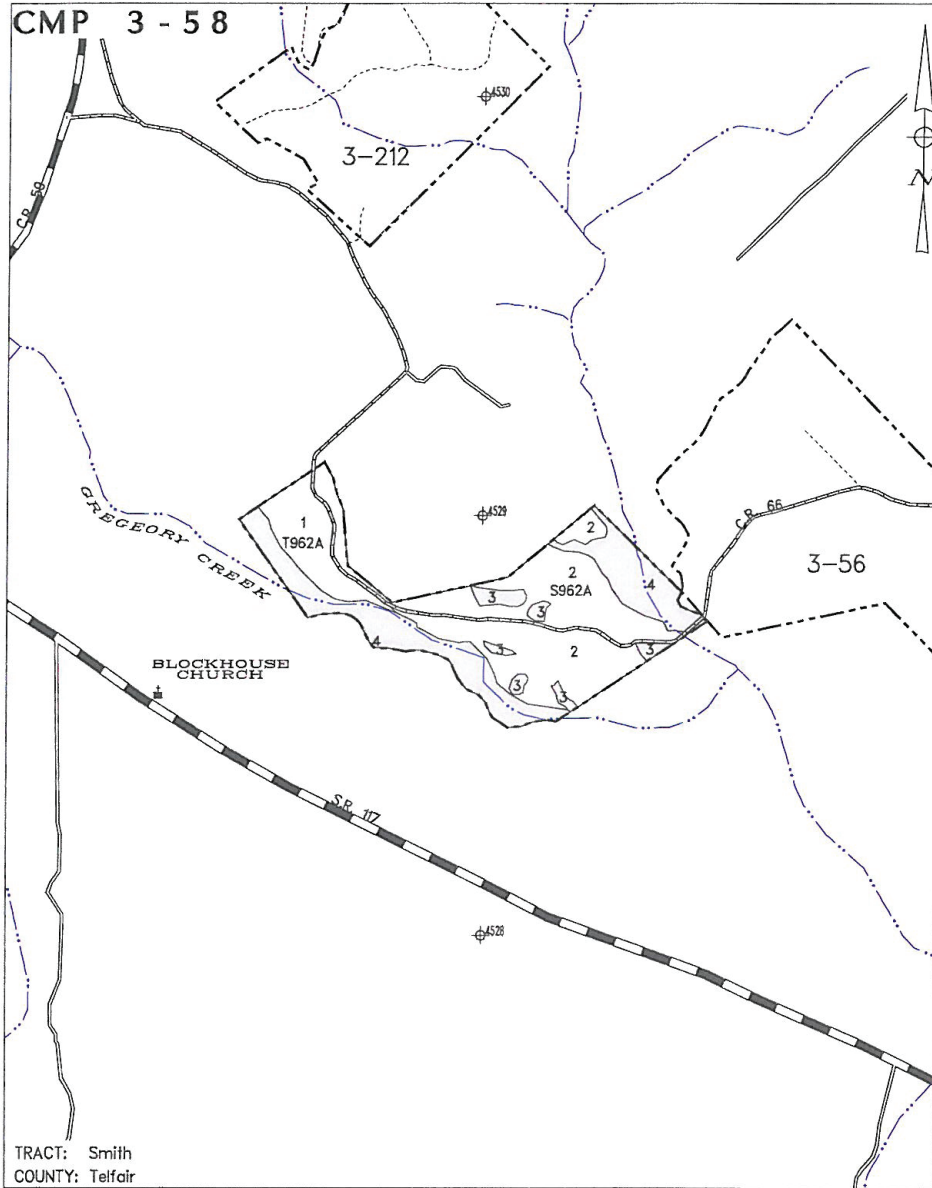

TRACTS 31-33C

Telfair County, GA

CMP 3-58

TRACT: Smith
COUNTY: Telfair

ST	PINE	HWY/SDLY	ACRES	L	S	SI	HT	SFA	FT	HB	Y	LC	MP	ST	PINE	HWY/SDLY	ACRES	L	S	SI	HT	SFA	FT	HB	Y	LC	MP
1	T	962A	8036	23.6	2	11	72	42.2	566	-	-	1	2	1													
2	S	962A	76	67.3	2	11	70	35.5	537	-	-	1	2	2													
3	D	008412A	7.1	1	0	64	0.0	0	0	-	-	4	3	6													
4	S	SD	007024B	44.9	1	0	64	0.0	0	-	-	3	3	2													

OCMULGEE

CMP 3-58

DATE: 28 Feb 08

Entity = RFRW
Landline Miles = 2.7
Rayonier Acres
139
Stand Acres
142.9

Rayonier
Southeast Forest Resources